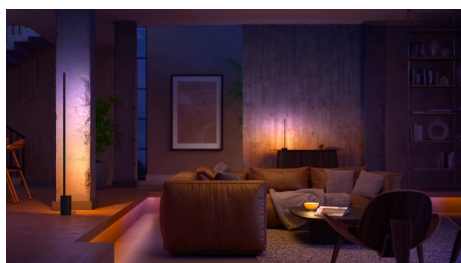

## Easy smart lighting

Not only does the gradient Signe table lamp blend in seamlessly with your home decor thanks to its slim, stylish black design, but it also blends multiple colours together to paint the walls with a unique gradient of light.

## Control up to 10 lights with the Bluetooth app

With the Hue Bluetooth app, you can control your Hue smart lights in a single room of your home. Add up to 10 smart lights and control them all with just the touch of a button on your mobile device.

## Create a personalised experience with colourful smart light

Transform your home with over 16 million colours, instantly creating the right atmosphere for any event. With the touch of a button, you can set a festive mood for a party, turn your living room into a movie theatre, enhance your home decor with colour accents, and much more.

## Set the right mood with warm to cool white light

These bulbs and light fixtures offer different shades of warm to cool white light. With complete dimmability from bright to low nightlights, you can tune your lights to the perfect shade and brightness of light for your daily needs.