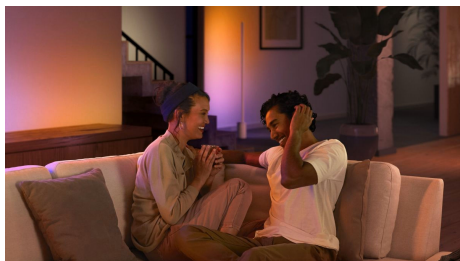

Dynamic light scenes

Amp up the ambiance of special moments with living light. Use dynamic scenes to create the perfect mood in any situation.