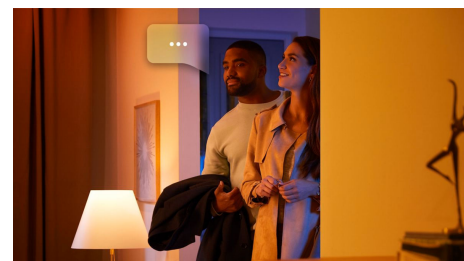

Control lights with your voice*

Philips Hue works with Amazon Alexa and the Google Assistant when paired with a compatible Google Nest or Amazon Echo device. Simple voice commands allow you to control multiple lights in a room, or just a single lamp.