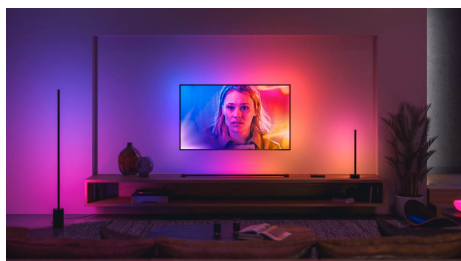

Highlights

Sync films, TV programmes, music, and games to smart lights

Bring your entertainment to new heights by syncing the action on the screen or the beat of your music to your smart lights.* Choose the way you'd like to sync your lights to your film, music (including with our Spotify integration!), TV programme or game and watch as the colour-capable lights in your Entertainment area react. *Hue Bridge required