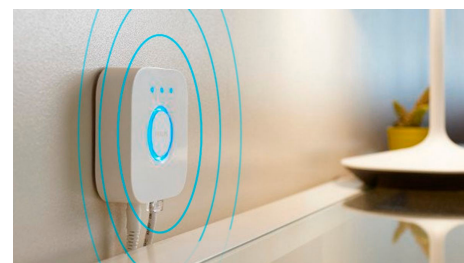

## Unlock the full suite of smart lighting features with the Bridge

The Bridge unlocks the features that make smart lighting truly smart – away-from-home control, voice control, automated lighting and much more. Add a Bridge to your setup to create immersive experiences, tap into technology that's secure and reliable, and more. The Bridge is the key to smart lighting like you've never seen before.