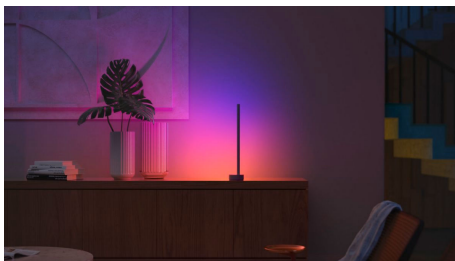

## Easy smart lighting

Not only does the gradient Signe table lamp blend in seamlessly with your home decor thanks to its slim, stylish black design, but it also blends multiple colours together to paint the walls with a unique gradient of light.

## Set the right mood with warm to cool white light

These bulbs and light fixtures offer different shades of warm to cool white light. With complete dimmability from bright to low nightlights, you can tune your lights to the perfect shade and brightness of light for your daily needs.

## Unlock the full suite of smart lighting features with the Bridge

The Bridge unlocks the features that make smart lighting truly smart – away-from-home control, voice control, automated lighting and much more. Add a Bridge to your setup to create immersive experiences, tap into technology that's secure and reliable, and more. The Bridge is the key to smart lighting like you've never seen before.

## Seamlessly blend colours

Get a seamless blend of multiple colours of light at the same time in a single lamp. The colours flow together naturally, casting light to showcase a unique effect.