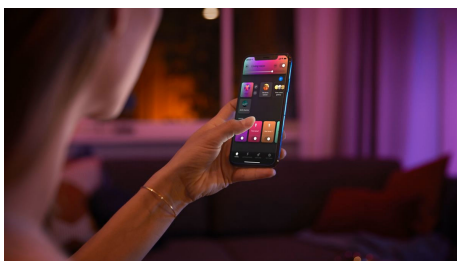

Control up to 10 lights with the Bluetooth app

With the Hue Bluetooth app, you can control your Hue smart lights in a single room of your home. Add up to 10 smart lights and control them all with just the touch of a button on your mobile device.