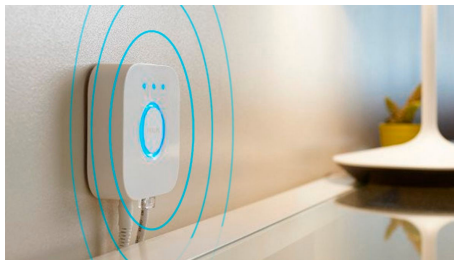

Control lights with your voice*

Philips Hue works with Amazon Alexa and the Google Assistant when paired with a compatible Google Nest or Amazon Echo device. Simple voice commands allow you to control multiple lights in a room, or just a single lamp.

Set the right mood with warm to cool white light

These bulbs and light fixtures offer different shades of warm to cool white light. With complete dimmability from bright to low nightlights, you can tune your lights to the perfect shade and brightness of light for your daily needs.

Unlock the full suite of smart lighting features with the Bridge

The Bridge unlocks the features that make smart lighting truly smart – away-from-home control, voice control, automated lighting and much more. Add a Bridge to your setup to create immersive experiences, tap into technology that's secure and reliable, and more. The Bridge is the key to smart lighting like you've never seen before.