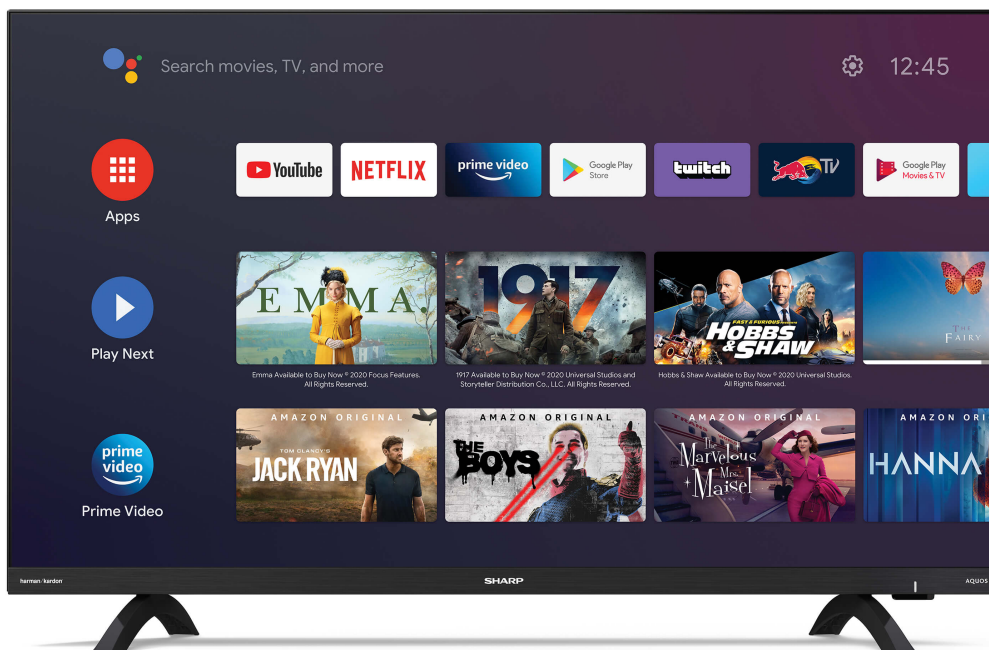

32DI2EA
Ref: 1T-C32DI2EL2AB

32" HD READY ANDROID TV™

The 32DI2EA is a HD Ready Frameless LED Android TV™ with exceptional multimedia functionality.

androidtv

harman/kardon

Chromecast built-in

NETFLIX

prime video

CI+

HIGHLIGHTS

HD Ready Android TV™

Screen Size 81 cm (32")

HARMAN/KARDON® Speaker System

The Google Assistant

Chromecast Built-in

Bluetooth®