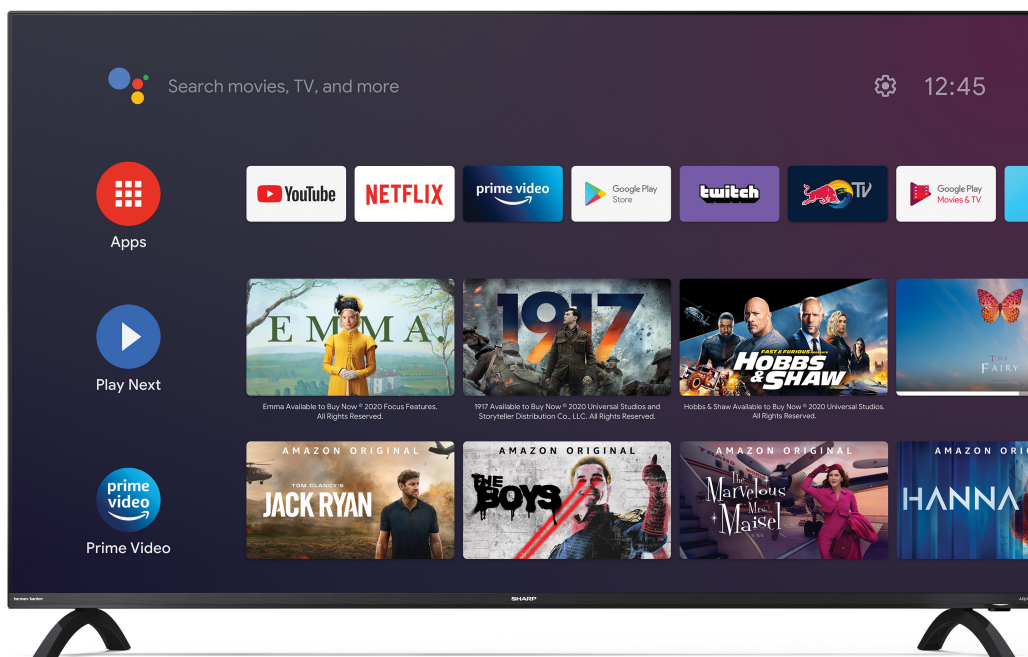

65DL3EA
Ref: 4T-C65DL3EL2AB

65" 4K ULTRA HD ANDROID TV™

The 65DL3EA is a 4K Ultra High Definition Frameless LED Android TV™ with exceptional multimedia functionality.

Frameless

androidtv

POWERED BY
harman / kardon

Chromecast
built-in

NETFLIX

prime video

Bluetooth

HDMI

Dolby Audio

dts HD

10-bit
H.265
HEVC

USB
MULTIMEDIA

ACE PRO ULTRA
Picture Processing Engine

HIGHLIGHTS

4K Ultra HD Android TV™

HDR (High Dynamic Range)

Screen Size 164 cm (65")

HARMAN/KARDON® Speaker System

The Google Assistant

Chromecast Built-in

Bluetooth®

UHD Tuner DVB-T/T2/C/S/S2 (MPEG4 + HEVC/H.265 (10-bit))

Android Smart Ultra HD 65DL3EA provides a wide range of connection possibilities.

Android TV™ provides customers with a modern and intuitive approach to TV that provides more value than just watching content. It's an all in one, entertainment hub.