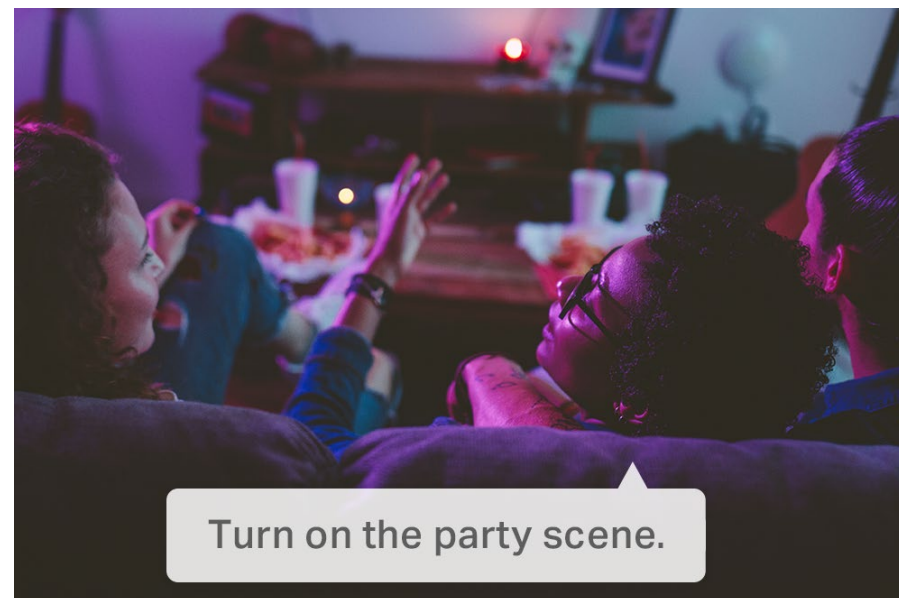

Smart Wi-Fi Light Strip, Multicolor

Model: Tapo L920-5

Full color ambiance for every occasion

16 Million Colors

// Highlights

Your Mood, Your Colors, Any Time

- Infinite Colors and Warmth
Set the mood and create the perfect ambiance
- Smart Control
Manage the lights with one tap of your mobile device
- Save Your Favorite Moods
Preset your favorite lighting moods for any scenario

Free Up Your Hands with Voice Control

You can use Amazon Alexa or Google Assistant to control your devices with voice commands like "Alexa, turn on the light please".

// Highlights

Wonderful Lighting Effects

// Features

- **16 Different Color Zones** - Have the lights match your mood, with different color zones to fill the room with lights the way you want it.
- **Made for Everyday Wear and Tear** - The strip's durable PU coating prevents moisture and dust intrusion and electrical leaks.
- **No Hub Required** - Connect to your home's secure Wi-Fi network. No need for a hub or extra equipment.
- **Sync-to-Sound** - Bounce to the beat of your favorite tunes. Coordinate the vibrant colors to your songs and fill your life with energy.
- **Flexible Installation*** – Cut it to whatever length you want and attach it to any surface with the 3M adhesive.
- **Away Mode** – Simulate someone being at home to frighten away, unwanted visitors.
- **Preset for Convenience** - Found your favorite lighting for watching movies? Save it as a setting you can simply select for future movie nights.
- **Schedule & Timer** - Create schedules and count plans to turn on/off with the brightness/color you set.
- **Connect It Your Way** - Use it with your smart assistant, a hub, or connect directly to the Tapo App. Control the light strip however you want.
- **Voice Control** - Use simple voice commands to control your light strip with Alexa or Google Assistant.
- **Wind Down at Night** – Install the light strip to relax your body and mind through a mood-setting atmosphere.