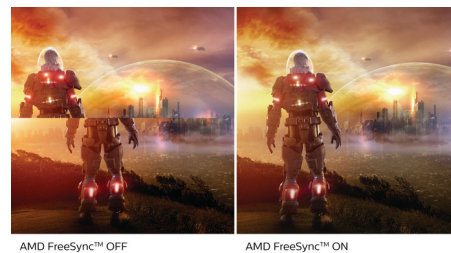

AMD FreeSync™ Premium

Gaming shouldn't be a choice between choppy gameplay or broken frames. AMD FreeSync™ Premium equips serious gamers with a fluid, tear-free gameplay experience at peak performance. There are no compromises, game confidently with a high refresh rate, low framerate compensation, and low latency.