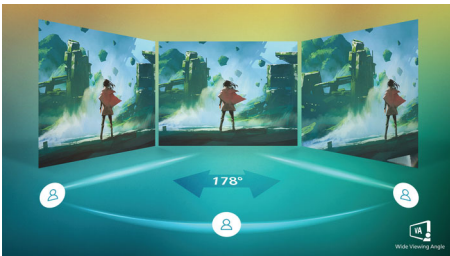

VA display

Philips VA LED display uses an advanced multi-domain vertical alignment technology which gives you super-high static contrast ratios for extra vivid and bright images. While standard office applications are handled with ease, it is especially suitable for photos, web-browsing, movies, gaming, and demanding graphical applications. It's optimized pixel management technology gives you 178/178 degree extra wide viewing angle, resulting in crisp images.