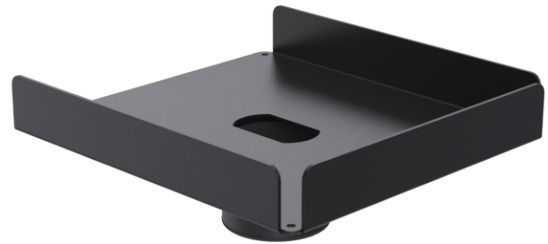

Toshiba TRST-A00/A10 Printer Plate, straight angle - 02

SPV3106-02

Printer Plate, straight angle

For Toshiba TRST A-10 printer (160x145)

Designed to support Toshiba TRST-A00/A10 Printer. 5-year warranty

Product Specifications

Colour Name	Black
Colour Type	Structured
Device Brand	Toshiba
Compatible device name	RST A00 A10
Main material	Metal
Product Version	1.4
Height adjustable?	No
Screws included	No
Units per Box	18
Unit Weight	0.49 kg
Box Weight	9.59 kg
Warranty	5 Years

Product Dimensions

Unit Depth	161.5 mm
Unit Height	63.8 mm
Unit Weight	0.49 kg

Package Dimensions

Box Depth	800 mm
Box Height	208 mm
Box Width	294 mm

www.ergonomic.solutions