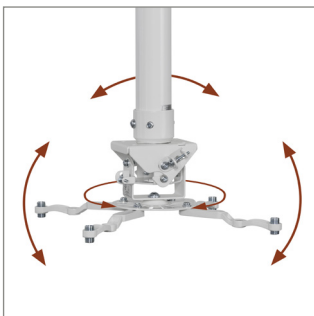

IDEAL FOR MOUNTING TO ANGLED CEILINGS

BT899-FD

FIXED DROP PROJECTOR CEILING MOUNT WITH MICRO-ADJUSTMENT

The BT899-FD is a ceiling mounted, universal projector mount designed to mount projectors up to 25kg. Suitable for use with angled ceilings, the BT899-FD features easy adjustment of tilt, yaw & roll plus optional micro-adjustment makes alignment of projections quick & simple. Available in a range of pole lengths to suit your requirements.

SPECIFICATION

| | |
|------------------------------|------------------------|
| Max load | 25kg |
| Tilt (pitch) | +/-13° |
| Roll | +/- 6° |
| Yaw | 360° |
| Ceiling plate tilt | 90° |
| Max distance between fixings | 370mm |
| Color option (Ø50mm pole) | Black, White or Chrome |

FEATURES

- Integrated cable management for smart installation
- Adjustable ceiling plate suitable for angled ceilings
- Security locking screws & Allen key provided for a secure installation
- Pole is internally unobstructed for cables to pass through easily
- Unique 'Carousel' mounting plate for universal compatibility
- Optional micro-adjustment ideal for use with short throw projectors
- Suitable for projectors using M2.5, M3, M4, M5 & M6 fixings
- Quick & easy assembly
- All mounting hardware included

Features easy tilt, roll & swivel functions

Optional micro-adjustment feature ideal for use with short throw projectors

Ceiling plate can be mounted onto a ceiling with angles up to 90°

Available in Black, White or Chrome