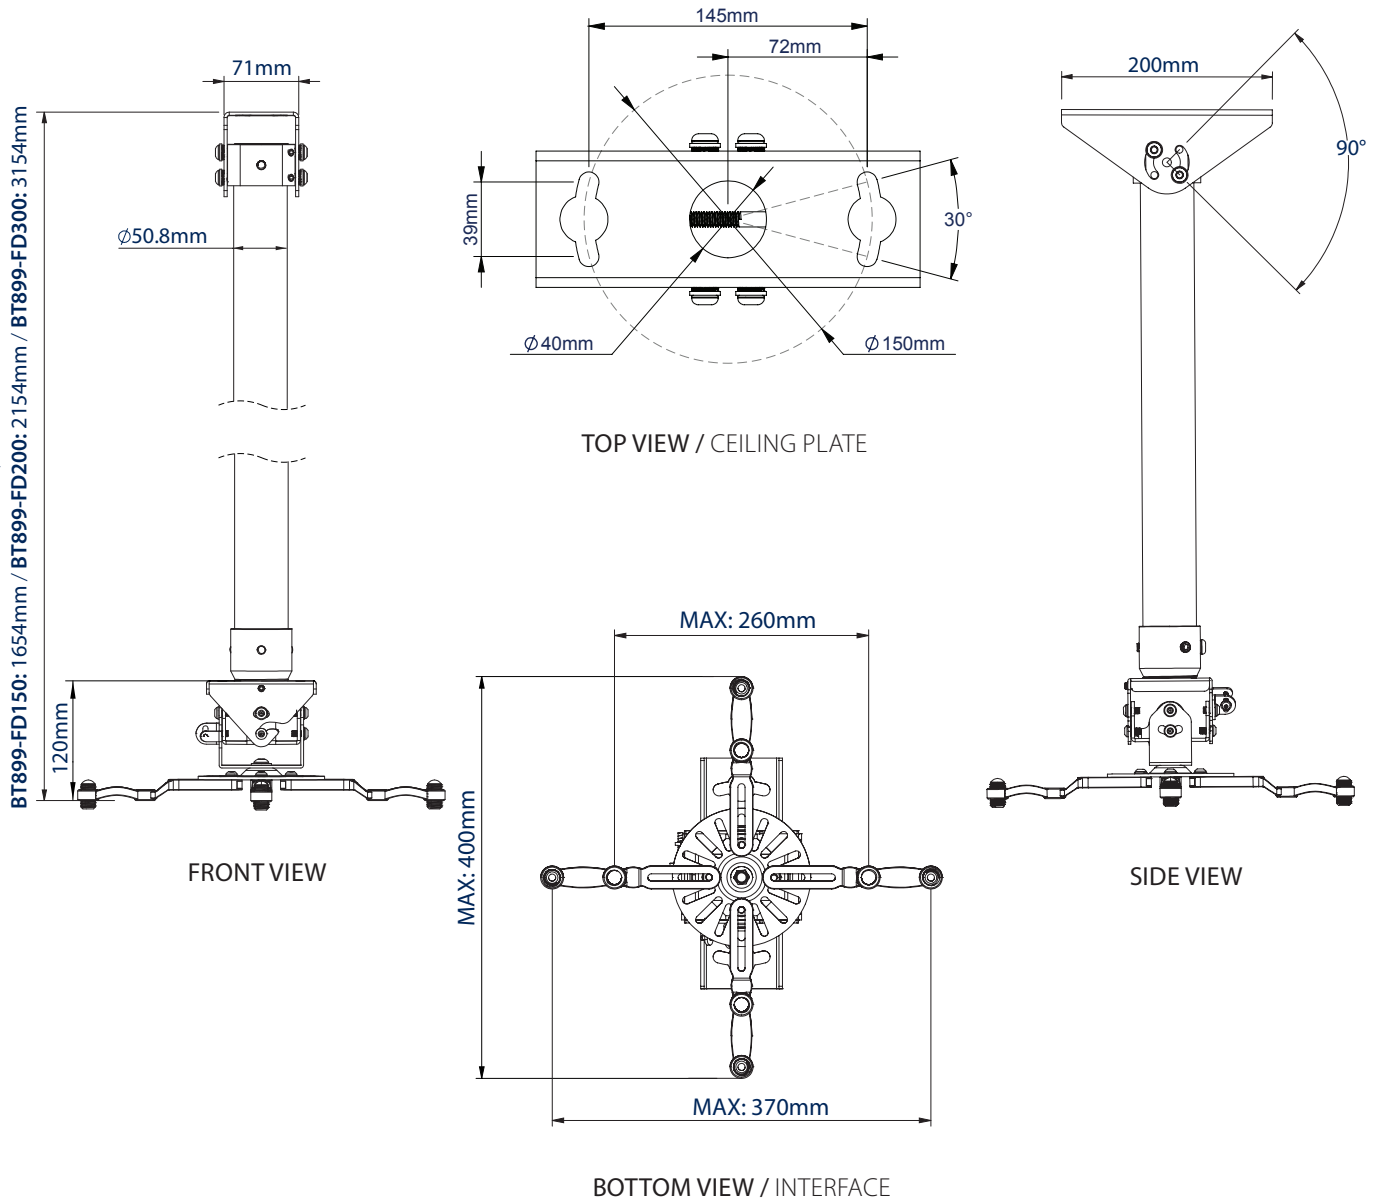

BT899-FD050: 654mm / BT899-FD100: 1154mm
BT899-FD150: 1654mm / BT899-FD200: 2154mm / BT899-FD300: 3154mm

PACKING INFORMATION

ORIGINAL DESIGNS BY B-TECH AV MOUNTS - REGISTERED DESIGNS & PATENTS APPLY

ORDER REF.	LENGTH:	COLOUR:	EAN CODE:	MC QTY:	IC QTY:	MC WEIGHT:	MC CUBE:
BT899-FD050/BB	0.5m Pole	Black with Black pole	5019318761041	1 / 1	0 / 0	3.1kg / 0.98kg	0.00154cbm / 0.001cbm
BT899-FD050/BC	0.5m Pole	Black with Chrome pole	5019318761058	1 / 1	0 / 0	3.1kg / 0.98kg	0.00154cbm / 0.001cbm
BT899-FD050/BW	0.5m Pole	Black with White pole and Mount	5019318306143	1 / 1	0 / 0	3.1kg / 0.98kg	0.00154cbm / 0.001cbm
BT899-FD100/BB	1m Pole	Black with Black pole	5019318761065	1 / 1	0 / 0	3.1kg / 1.93kg	0.00154cbm / 0.003cbm
BT893-FD100/BC	1m Pole	Black with Chrome pole	5019318761072	1 / 1	0 / 0	3.1kg / 1.93kg	0.00154cbm / 0.003cbm
BT893-FD100/BW	1m Pole	Black with White pole and Mount	5019318306150	1 / 1	0 / 0	3.1kg / 1.93kg	0.00154cbm / 0.003cbm
BT899-FD150/BB	1.5m Pole	Black with Black pole	5019318761089	1 / 1	0 / 0	3.1kg / 3.09kg	0.00154cbm / 0.005cbm
BT899-FD150/BC	1.5m Pole	Black with Chrome pole	5019318761096	1 / 1	0 / 0	3.1kg / 3.09kg	0.00154cbm / 0.005cbm
BT899-FD150/BW	1.5m Pole	Black with White pole and Mount	5019318306167	1 / 1	0 / 0	3.1kg / 3.09kg	0.00154cbm / 0.005cbm
BT899-FD200/BB	2m Pole	Black with Black pole	5019318761102	1 / 1	0 / 0	3.1kg / 3.83kg	0.00154cbm / 0.007cbm
BT899-FD200/BC	2m Pole	Black with Chrome pole	5019318761119	1 / 1	0 / 0	3.1kg / 3.83kg	0.00154cbm / 0.007cbm
BT899-FD300/BB	3m Pole	Black with Black pole	5019318761126	1 / 1	0 / 0	3.1kg / 5.79kg	0.00154cbm / 0.010cbm
BT899-FD300/BC	3m Pole	Black with Chrome pole	5019318761133	1 / 1	0 / 0	3.1kg / 5.79kg	0.00154cbm / 0.010cbm
BT899-FD300/BW	3m Pole	Black with White Pole and Mount	5019318306174	1 / 1	0 / 0	3.1kg / 5.79kg	0.00154cbm / 0.010cbm

© 2019 B-Tech Av Mounts. All rights reserved. The information in this specification is subject to change without notice. B-Tech Av Mounts is a registered trademark of B-Tech Av Mounts. All other trademarks are the property of their respective owners. B-Tech Av Mounts is not responsible for any damage caused by improper or unauthorized use of the product. Any reproduction or transmission of any part of this specification is strictly prohibited without prior written permission from B-Tech Av Mounts.

SS-V2-BT899-FD-230921