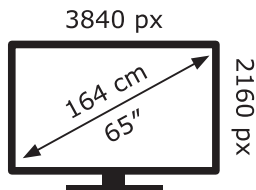

**ENERG** ⚡

**LG Electronics**

65US662H9ZC

**135** kWh/1000h

ABCDEF**G**

**149** kWh/1000h

2019/2013