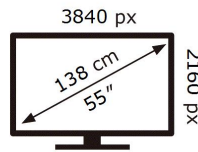

ENERGY

SAMSUNG

QE55Q67AAU

77 kWh/1000h

ABCDEF **G**

140 kWh/1000h

2019/2013