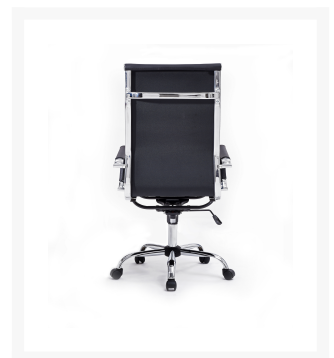

# 651001 Office Chair, Ribbed Upholstery, High-Back

## Short Description

1. Ergonomic design for comfortable seating position
2. Integrated and heavy-duty chrome base

3. Butterfly mechanism
4. Smooth-rolling wheels for great stability and mobility
5. Feature height adjustment and 360 degrees of swivel
6. High-quality PU leather
7. Easy to assemble

## Description

---

The equip® office chair ensures both comfort and relaxation during long working sessions. An ergonomic design allows the occupant to find their perfect, most comfortable seating position, and the chair is easily adjustable to maintain a relaxed neck and back position. The Office Chair has a five-point caster base with 360-degree swivel, allowing the occupant great mobility, which enhances work efficiency and convenience. A must-have chair for work and daily life.

## Additional Information

---

Color	Black
EAN	4015867226131
Model number	651001
Package contents	Seat back Seat base Gaslift Wheels Screws Quick installation guide
Product weight (kg)	12
Product breadth (mm)	550
Product depth (mm)	1100~1200
Product height (mm)	620