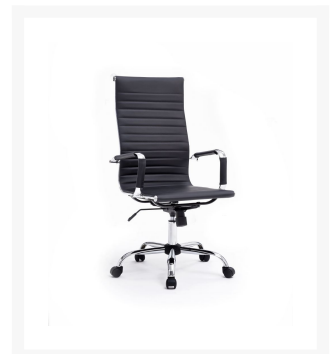

# 651001 Office Chair, Ribbed Upholstery, High-Back

## Short Description

1. Ergonomic design for comfortable seating position
2. Integrated and heavy-duty chrome base

3. Butterfly mechanism
4. Smooth-rolling wheels for great stability and mobility
5. Feature height adjustment and 360 degrees of swivel
6. High-quality PU leather
7. Easy to assemble

## Description

---

The equip® office chair ensures both comfort and relaxation during long working sessions. An ergonomic design allows the occupant to find their perfect, most comfortable seating position, and the chair is easily adjustable to maintain a relaxed neck and back position. The Office Chair has a five-point caster base with 360-degree swivel, allowing the occupant great mobility, which enhances work efficiency and convenience. A must-have chair for work and daily life.

## Additional Information

---

Color	Black
EAN	4015867226131
Model number	651001
Package contents	Seat back Seat base Gaslift Wheels Screws Quick installation guide
Product weight (kg)	12
Product breadth (mm)	550
Product depth (mm)	1100~1200
Product height (mm)	620