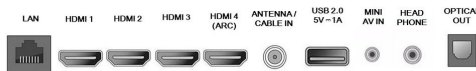

Tuner/Reception/Transmission

- Aerial Input: 75 ohm F-type
- TV system: ATSC, NTSC
- Video Playback: NTSC
- Tuner bands: UHF, VHF

Connectivity

- AV 1: AV In
- Audio Output - Digital: Optical (TOSLINK)
- USB: USB 2.0
- Other connections: Headphone out, Ethernet, Wireless LAN 802.11ac
- EasyLink (HDMI-CEC): One touch play, Power status, System info (menu language), System audio control, System standby
- Number of HDMI Input: 4

Power

- Ambient temperature: 5°C to 40°C (41°F to 104°F)
- Mains power: 120V/60Hz
- Power consumption: 95 W
- Standby power consumption: < 0.5W

Dimensions

- Set dimensions (W x H x D): 968 x 566 x 94 mm
- Set dimensions with stand (W x H x D): 968 x 612 x 216 mm
- Box width [cm]: 107.44 cm
- Box height [cm]: 65.28 cm
- Box depth [cm]: 14.22 cm
- Product weight: 6.99 kg
- Product weight (+stand): 7.12 kg
- Weight incl. Packaging: 8.99 kg
- VESA wall mount compatible: 300 x 300 mm

Accessories

- Included accessories: Table top stand, Quick start guide, Quick install guide, Remote Control, Batteries for remote control, Screws, Safety/legal instructions, AV cable adaptor

Network Services

- TV Operating System: Roku OS
- Network Features: Wireless Screencasting

Issue date 2021-06-27

© 2021 Koninklijke Philips N.V.
All Rights reserved.

Version: 2.1.1

Specifications are subject to change without notice.
Trademarks are the property of Koninklijke Philips N.V.
or their respective owners.

12 NC: 8670 001 68142
UPC: 6 09585 25337 7

www.philips.com

* ROKU, ROKU TV and the ROKU logo are the trademarks of Roku, Inc. All other trademarks and logos herein are the property of their respective owners.

* Payment required for some channels and content. 4K and HDR require 4K and HDR content, is not available on all channels and is subject to channel provider bandwidth requirements. Channels are subject to change and vary by region

* Subscriptions or other payments may be required to access certain channels. Content may not be available in all areas in which the Roku TVs are sold and channel availability is subject to change.

* Search feature does not work with all channels.