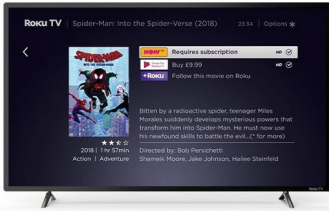

PHILIPS

ROKU TV

5000 series LED-LCD TV
43" class/po 4K Ultra HD 2160p, HDR, Wireless LAN 802.11ac

43PFL5765/F8

Highlights

Fast and easy search

From the latest movies and TV shows to your favorite cult classics, it's easy to find the perfect thing to watch with Roku Search. Simply search by title, actor or director using your Roku remote, Roku mobile app for iOS® and Android™, or voice search. With Roku Search, it's easy to search across top channels to find where movies and shows are available for free, or see unbiased results ranked by price across top channels.