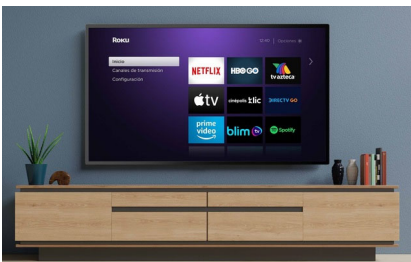

Smart TV made easy

Watch. Stream. Play. Listen. Laugh. Repeat. With this Philips Roku TV, it's never been easier to watch, discover and enjoy the entertainment you love. Start streaming your favorite shows. Access your cable box or HDTV antenna. Even fire up your gaming

console—all from your home screen. Search by title, actor or director to see where to stream your favorite shows for free or at the lowest price. Plus, you'll see where it's playing live with an HDTV antenna.