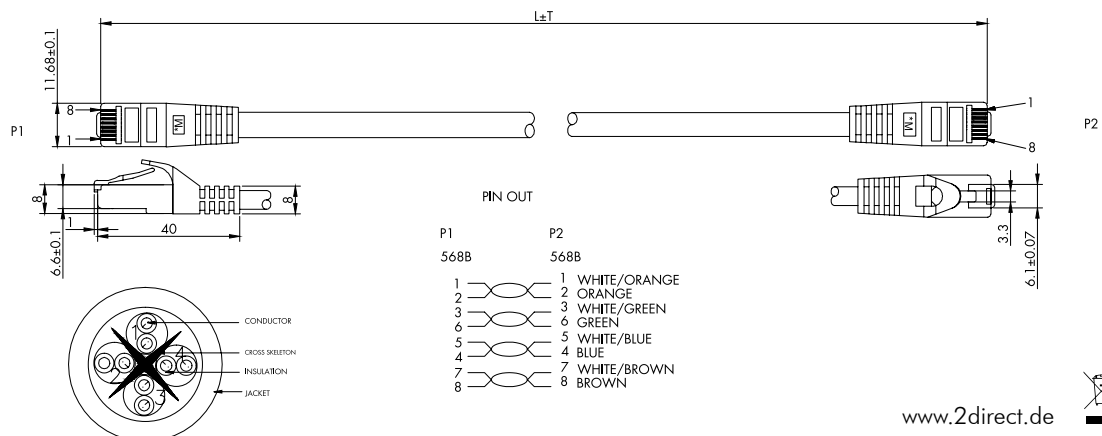

Cat.6A Patch Cable with Solid Wires (24 AWG)

Technical Features

For 10 Gigabit Ethernet

Supports HDBaseT 4K@30 Hz

Supports up to 100 W PoE

Standard: Exceeds ANSI/TIA-568.2-D Category 6A and ISO 11801 Class EA Channel

PoE Compatibility: PoE/PoE+/PoE++

Conductor: Solid copper 4x2x24/1 AWG

Patch cord type: U/UTP, solid wires

Jacket: Flame retardant (IEC60332-1-2)

Connector: 2x RJ45 male, unshielded, gold plated (50 μ)

Cable color: Blue/Boot color: Black

Technical Drawing

www.2direct.de

*The specifications and pictures are subject to change without prior notice.
*All trade names referenced are the registered trademarks of their respective owners.

Length	Blue	EAN Code
1.00 m	CPP001	4052792065862
2.00 m	CPP002	4052792065879
3.00 m	CPP003	4052792065886
5.00 m	CPP005	4052792065893
7.50 m	CPP007	4052792065909
10.00 m	CPP010	4052792065916
15.00 m	CPP015	4052792065923
20.00 m	CPP020	4052792065930
25.00 m	CPP025	4052792065947
30.00 m	CPP030	4052792065954
40.00 m	CPP040	4052792065961
50.00 m	CPP050	4052792065978

Package Content

1x CAT6A U/UTP Patch Cable

Packaging Information

Art-No.	Packing Dimension	Packing Weight	Carton Dimension	Carton Q'ty	Carton Weight
CPP001	mm	kg	mm	pcs	kg
CPP002	mm	kg	mm	pcs	kg
CPP003	mm	kg	mm	pcs	kg
CPP005	mm	kg	mm	pcs	kg
CPP007	mm	kg	mm	pcs	kg
CPP010	mm	kg	mm	pcs	kg
CPP015	mm	kg	mm	pcs	kg
CPP020	mm	kg	mm	pcs	kg
CPP025	mm	kg	mm	pcs	kg
CPP030	mm	kg	mm	pcs	kg
CPP040	mm	kg	mm	pcs	kg
CPP050	mm	kg	mm	pcs	kg