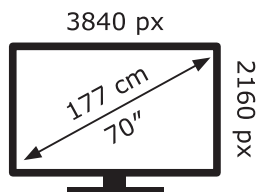

ENERG ⚡

LG Electronics

70UP76706LB

129 kWh/1000h

ABCDEF**G**

169 kWh/1000h

2019/2013