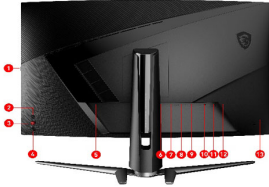

Frameless Design	Yes
Note	*sRGB and DCI-P3 follow CIE1976 standard

CONNECTIONS

1. Headset Hanger
2. Macro Key
3. 5-way joystick navigator
4. Power Button
5. Power Jack
6. 1x Display Port (1.2a)
7. 1x HDMI w/ CEC (2.0b)
8. 1x HDMI (2.0b)
9. 1x USB Type-C Port (DP Alternate Mode)
10. 1xEarphone out
11. 2x USB 2.0 Type A
12. 1x USB 2.0 Type B Upstream Port
13. Kensington Lock