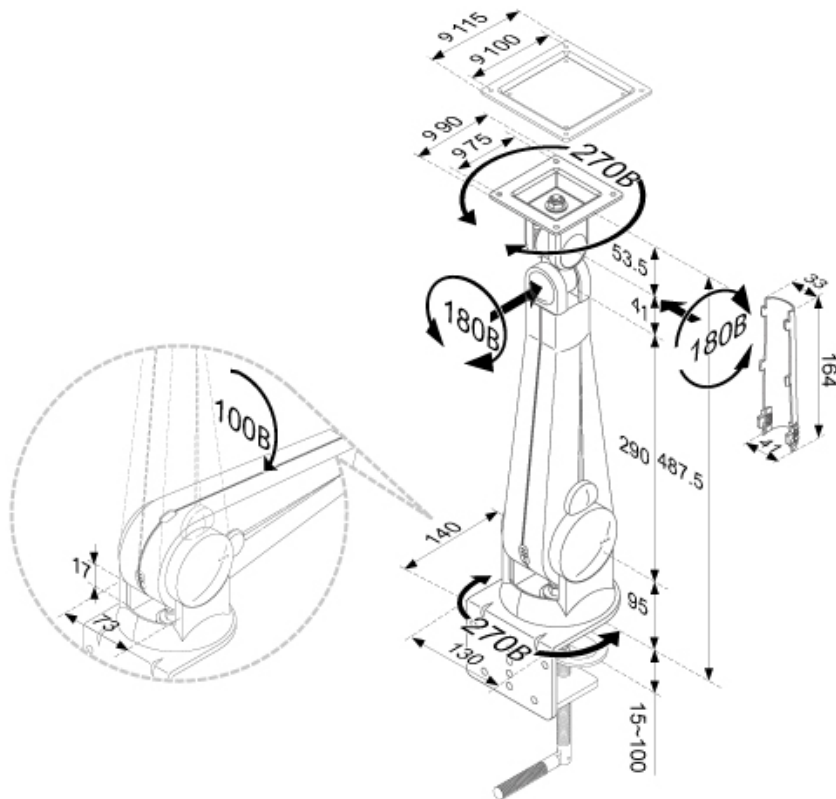

**THE BEST SUPPORT
FOR YOUR AV & IT HARDWARE**
T: +31(0)23-5478888 | E: info@newstar.eu | W: www.newstar.eu

FPMA-D100BLACK

NEWSTAR FLAT SCREEN DESK MOUNT

unit:mm