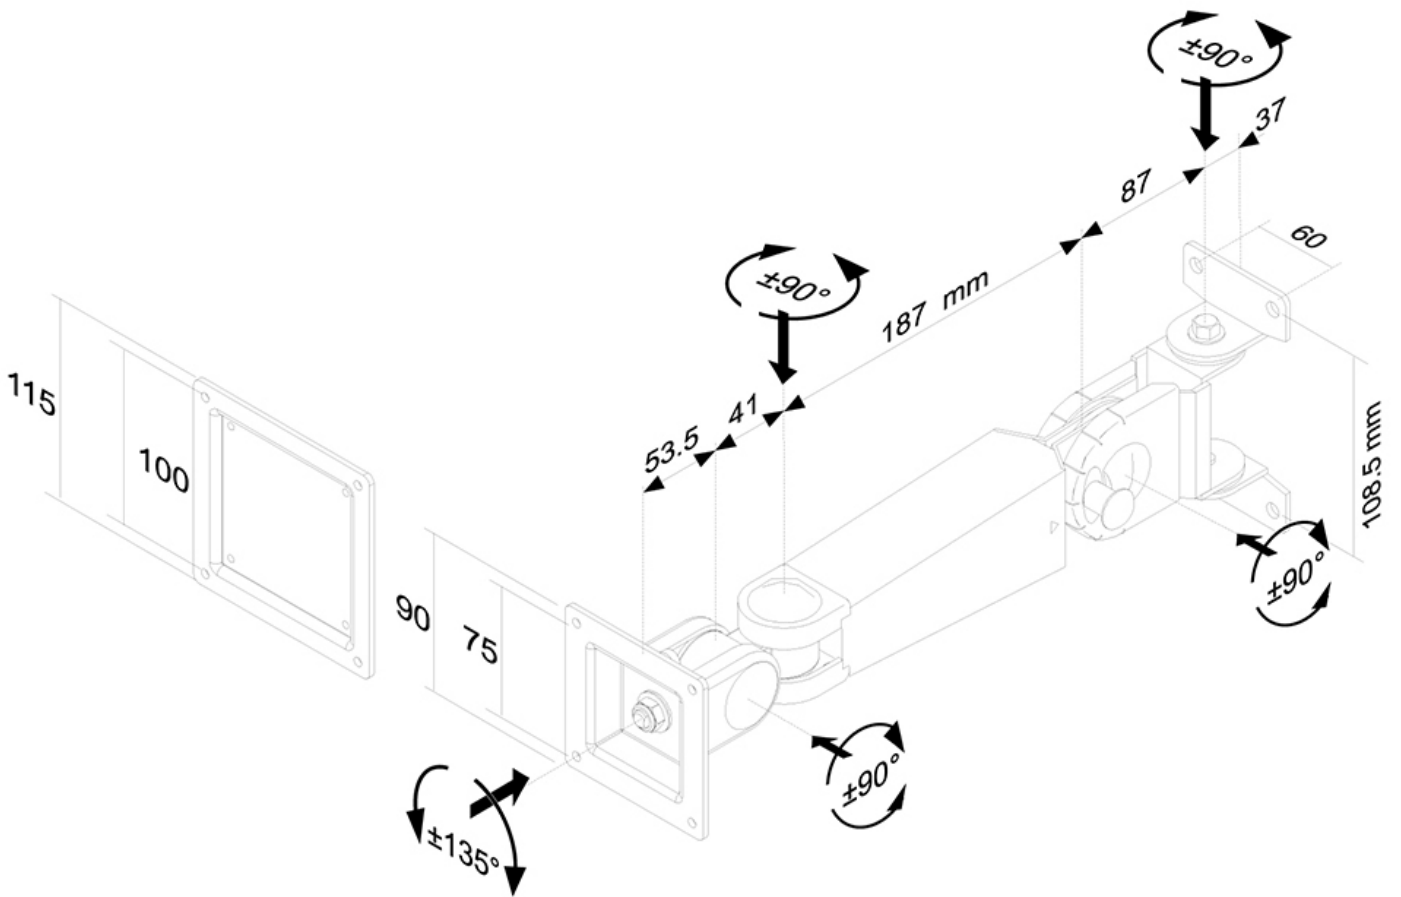

FPMA-W400

NEOMOUNTS TV WALL MOUNT

Neomounts

Measuring unit: mm