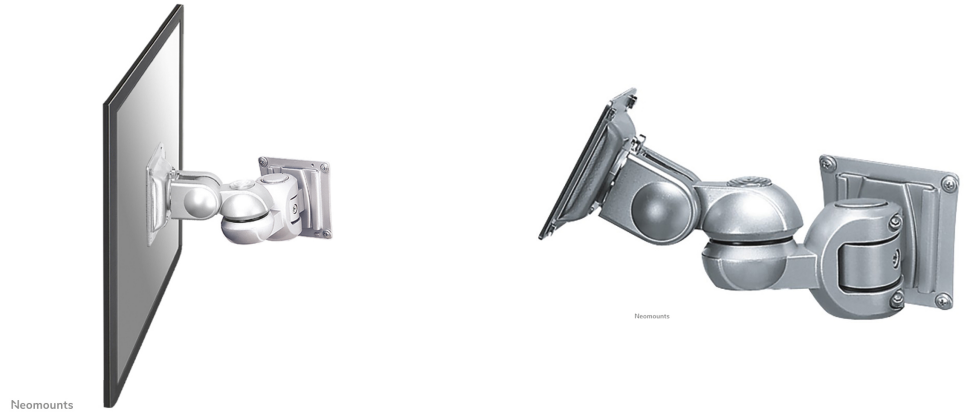

FPMA-W910

NEOMOUNTS TV WALL MOUNT

SPECIFICATIONS

GENERAL

Min. screen size*	10 inch
Max. screen size*	30 inch
Min. weight	0 kg (per screen)
Max. weight	12 kg (per screen)
Screens	1
VESA minimum	75x75 mm
VESA maximum	100x100 mm
Distance to wall	21 cm

FUNCTIONALITY

Type	Tilt Rotate Swivel Full motion
Tilt (degrees)	180°
Swivel (degrees)	180°
Rotate (degrees)	270°
Adjustment type	None

INFORMATION

Color	Silver
Main material	Aluminium
Warranty	5 year
EAN code	8717371440565

Neomounts TV/Monitor Wall Mount (2 pivots & tiltable) for 10"-30" Screen - Silver

The Neomounts wall mount, model FPMA-W910 is a tilt-, swivel and rotatable wall mount for flat screens up to 30" (76 cm). This mount is a great choice when you want the ultimate viewing flexibility with your flat screen. Effortless pull the display out from the wall, position it in almost any direction, turn it around corners and then smoothly return it to the wall when finished.

Neomounts' tilt (180°), rotate (270°) and swivel (180°) technology allows the mount to change to any viewing angle to fully benefit from the capabilities of the flat screen. The mount is 21 centimetres deep.