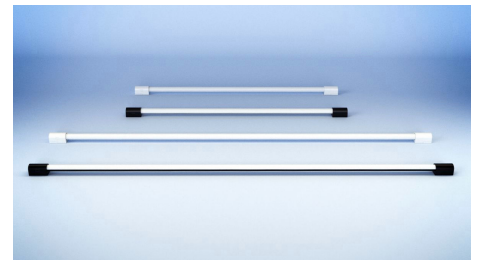

Easy smart lighting

Bring the cinema home with the Play gradient light tube compact in black. Place or mount beneath a TV to cast a blend of colorful light. Rotate the tube to shine it in any direction — a perfect complement to surround lighting.

High-quality, versatile design

Made with sturdy, high-quality materials, the Play gradient light tube can be laid flat at the base of the TV or even mounted to the underside of a TV stand or a shelf above. No matter the location, it shines a bright, bold gradient of colorful light.

Wash the wall with a gradient of light

Rotate the light tube 340 degrees to direct its blend of colorful light anywhere you'd like, creating a wash of indirect lighting without any glare on the TV itself.

Two sizes for a perfect fit

The Play gradient light tube comes in two sizes. The compact light tube is recommended for TVs up to 55 inches, while the large light tube is recommended for 60-inch and larger TVs.