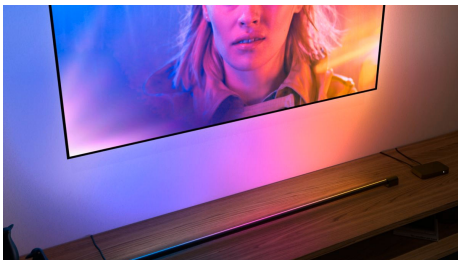

Easy smart lighting

Bring the cinema home with the Play gradient light tube compact in black. Place or mount beneath a TV to cast a blend of colorful light. Rotate the tube to shine it in any direction — a perfect complement to surround lighting.

Easy smart lighting

- Game Changing Home Entertainment
- Seamlessly blend colors
- Surround lighting effects
- High-quality, versatile design
- Wash the wall with a gradient of light
- Two sizes for a perfect fit
- Hue Sync mobile app and Hue Bridge required

High-quality, versatile design

Made with sturdy, high-quality materials, the Play gradient light tube can be laid flat at the base of the TV or even mounted to the underside of a TV stand or a shelf above. No matter the location, it shines a bright, bold gradient of colorful light.

Seamlessly blend colors

Get a seamless blend of multiple colors of light — at the same time — in a single lamp. The colors flow together naturally, casting light against the wall to showcase a unique effect behind your TV.