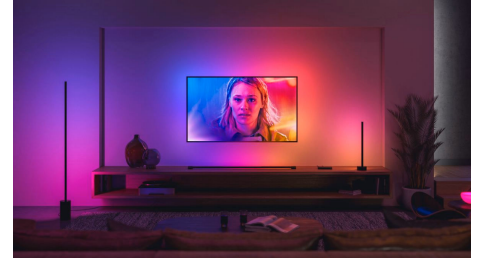

Surround lighting effects

Experience the magic of surround lighting! The Play gradient light tube reacts to the content on the entire screen in real time, creating a captivating television viewing and gaming experience. Pair with other Philips Hue color-capable lights for a truly immersive effect. Requires the Philips Hue Play HDMI sync box and Hue Bridge (sold separately).