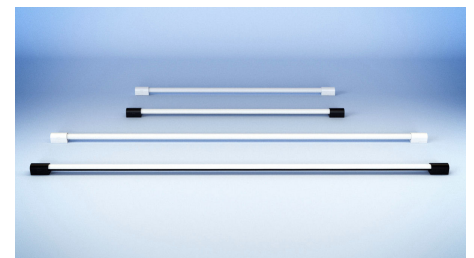

Easy smart lighting

Bring the cinema home with the Play gradient light tube compact in black. Place or mount beneath a TV to cast a blend of colourful light. Rotate the tube to shine it in any direction – a perfect complement to surround lighting.

High-quality, versatile design

Made with sturdy, high-quality materials, the Play gradient light tube can be laid flat at the base of the TV or even mounted to the underside of a TV stand or a shelf above. No matter the location, it shines a bright, bold gradient of colourful light.

Wash the wall with a gradient of light

Rotate the light tube 340 degrees to direct its blend of colourful light anywhere you'd like, creating a wash of indirect lighting without any glare on the TV itself.

Two sizes for a perfect fit

The Play gradient light tube comes in two sizes. The compact light tube is recommended for TVs up to 55 inches, while the large light tube is recommended for 60-inch and larger TVs.