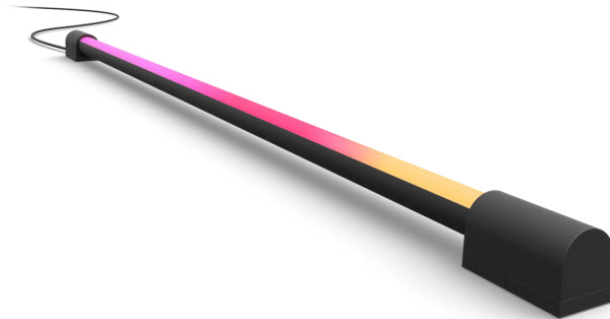

PHILIPS

Play gradient light tube compact

Hue White and Colour
Ambiance

Made for 40" to 55" TVs

Blends white and coloured light

Includes power supply

Requires a Hue Bridge and Hue
sync box

8718696176306

Easy smart lighting

Bring the cinema home with the Play gradient light tube compact in black. Place or mount beneath a TV to cast a blend of colourful light. Rotate the tube to shine it in any direction – a perfect complement to surround lighting.

High-quality, versatile design

Made with sturdy, high-quality materials, the Play gradient light tube can be laid flat at the base of the TV or even mounted to the underside of a TV stand or a shelf above. No matter the location, it shines a bright, bold gradient of colourful light.

Wash the wall with a gradient of light

Rotate the light tube 340 degrees to direct its blend of colourful light anywhere you'd like, creating a wash of indirect lighting without any glare on the TV itself.