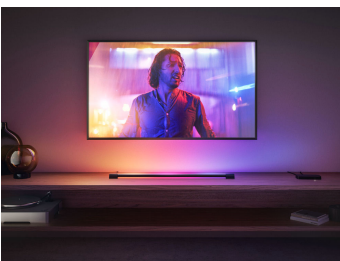

Easy smart lighting

Bring the cinema home with the Play gradient light tube compact in black. Place or mount beneath a TV to cast a blend of colourful light. Rotate the tube to shine it in any direction – a perfect complement to surround lighting.

Easy smart lighting

- Game-changing Home Entertainment
- Seamlessly blend colours
- Surround lighting effects
- High-quality, versatile design
- Wash the wall with a gradient of light
- Two sizes for a perfect fit
- Hue Sync mobile app and Hue Bridge required

Seamlessly blend colours

Get a seamless blend of multiple colours of light – at the same time – in a single lamp. The colours flow together naturally, casting light against the wall to showcase a unique effect behind your TV.

High-quality, versatile design

Made with sturdy, high-quality materials, the Play gradient light tube can be laid flat at the base of the TV or even mounted to the underside of a TV stand or a shelf above. No matter the location, it shines a bright, bold gradient of colourful light.