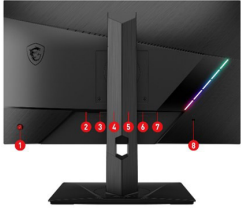

Adjustable stand

Adjust the stand to the angle that is most suitable for you to keep yourself work comfortably

msi[®] MONITOR Optix MAG245R2

ALL ABOUT GAMING

Frameless Design	Yes
Note	Display Port: 1920 x 1080 (Up to 170Hz) HDMI: 1920 x 1080 (Up to 144Hz) DCI-P3 and sRGB follow CIE1976 Standard

CONNECTIONS

1. 5-way joystick navigator
2. DC Jack
3. 2x HDMI (1.4b)
4. 1x Display Port (1.2a)
5. Earphone Out
6. 2x USB 2.0 Type A
7. 1x USB 2.0 Type B
8. Kensington Lock