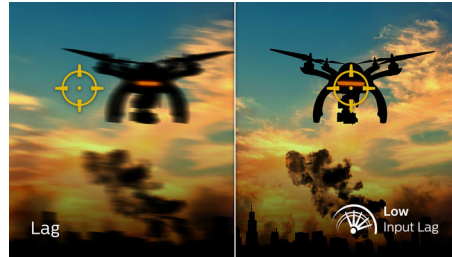

24M1N3200VS/00

Highlights

165Hz Gaming

You play intense, competitive gaming. You demand display with lag free, ultra-smooth images. This Philips display redraws the screen image up-to 165 times per second, effectively faster than a standard display. A lower frame rate can make enemies appear to jump from spot to spot on the screen, making them difficult targets to hit. With 165Hz frame rate, you get those critical missing images on the screen which shows enemy movement in ultra-smooth motion so you can easily target them. With ultra-low input lag and no screen tearing, this Philips display is your perfect gaming partner

1ms MPRT fast response

MPRT (motion picture response time) is more intuitive way to describe the response time, which directly refers the duration from seeing blurry noise to clean and crisp images. Philips gaming monitor with 1 ms MPRT effectively eliminates smearing and motion blur, delivers shaper and precise visuals to enhance gaming experience. Best choice for playing thrilling and twitch-sensitive games.

Low Input Lag

Input lag is the amount of time that elapses between performing an action with connected devices and seeing the result on screen. Low input lag reduces the time delay between entering a command from your devices to monitor, greatly improve on playing twitch-sensitive video games, particularly important to whom plays fast-paced, competitive games.