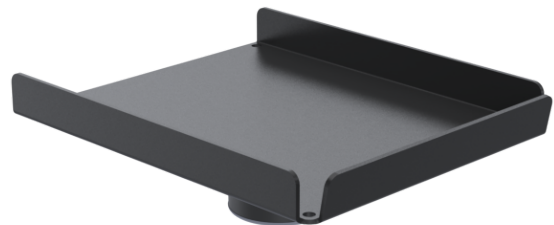

# IBM 4610 Printer Plate, straight angle - 32

SPV3101-32

Printer plate, straight angle

For IBM 4610 Suremark/NCR 7197/Diebold Nixdorf TH250

Designed to support IBM 4610 printer. 5-year warranty

## Product Specifications

<b>Colour Name</b>	White
<b>Colour Type</b>	Structured
<b>Device Brand</b>	IBM
<b>Compatible device name</b>	4610
<b>Main material</b>	Metal
<b>Product Version</b>	1.5
<b>Screws included</b>	No
<b>Units per Box</b>	18
<b>Unit Weight</b>	0.66 kg
<b>Box Weight</b>	12.65 kg
<b>Warranty</b>	5 Years

## Product Dimensions

<b>Unit Depth</b>	182.3 mm
<b>Unit Height</b>	59.3 mm
<b>Unit Weight</b>	0.66 kg