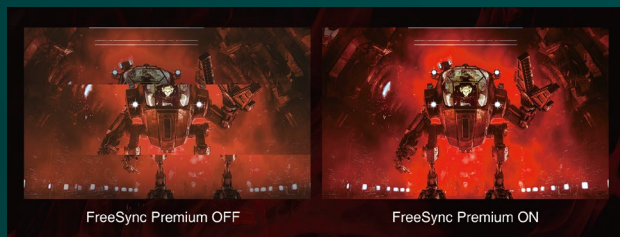

Features

Delivering immersion and eye comfort

Curved design wraps around you putting you at the center of the action and provides an immersive gaming experience.

Superior high quality viewing

Quad HD (2560 x 1440) resolution allows you to view more an incredible amount of detail, resulting in visuals that are crisp and vivid. Whether editing photos, videos, or watching movies, Quad HD gives you clarity and quality.

FreeSync Premium delivers ultra-smooth tear-free gaming

Screen tearing and stuttering doesn't only harm gaming performance, it also destroys immersion. AMD FreeSync Premium addresses this by keeping your monitor's refresh rate synced with your processor's. This technology works best on 120Hz and above refresh rates on higher resolution screens, while also supporting low framerate compensation features.

See more and see it clearer

Break away from the shackles of bezels with AOC's 3-Sided Frameless Design monitors. This virtually frameless monitor has extremely narrow bezel around a stunning screen. When used as part of a multi-monitor setup it offers a near-seamless and elegant transition between screens. Beauty, form, and function. Isn't it time you broke free from your bezels?