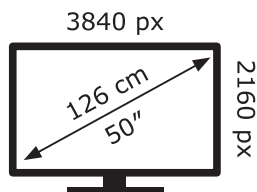

ENERG ⚡

LG Electronics

50UP80006LR

79 kWh/1000h

ABCDEF**G**

102 kWh/1000h

2019/2013