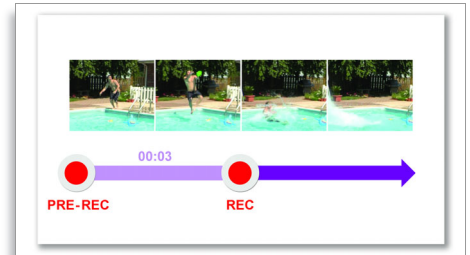

3 sec pre-recording

Life's best moments sometimes catch you by surprise. But with 3 sec pre-recording, you can capture more on video, even if you hit the button a few seconds too late. With 3 sec pre-recording selected, your camcorder will automatically start recording three seconds before you press the record button. With this constant buffer, you will never miss catching anything on video again.