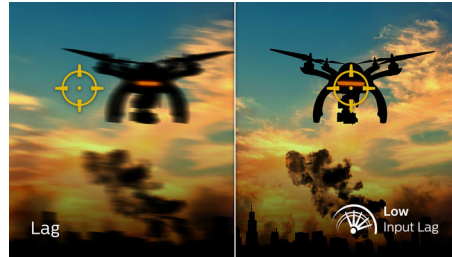

PHILIPS

Full HD gaming monitor
Momentum 3000 24 (23.8" / 60.5 cm diag.), 1920 x 1080 (Full HD)

24M1N3200VA/00

Highlights

165Hz Gaming

You play intense, competitive gaming. You demand display with lag free, ultra-smooth images. This Philips display redraws the screen image up-to 165 times per second, effectively faster than a standard display. A lower frame rate can make enemies appear to jump from spot to spot on the screen, making them difficult targets to hit. With 165Hz frame rate, you get those critical missing images on the screen which shows enemy movement in ultra-smooth motion so you can easily target them. With ultra-low input lag and no screen tearing, this Philips display is your perfect gaming partner

1ms MPRT fast response

MPRT (motion picture response time) is more intuitive way to describe the response time, which directly refers the duration from seeing blurry noise to clean and crisp images. Philips gaming monitor with 1 ms MPRT effectively eliminates smearing and motion blur, delivers shaper and precise visuals to enhance gaming experience. Best choice for playing thrilling and twitch-sensitive games.

Low Input Lag

Input lag is the amount of time that elapses between performing an action with connected devices and seeing the result on screen. Low input lag reduces the time delay between entering a command from your devices to monitor, greatly improve on playing twitch-sensitive video games, particularly important to whom plays fast-paced, competitive games.