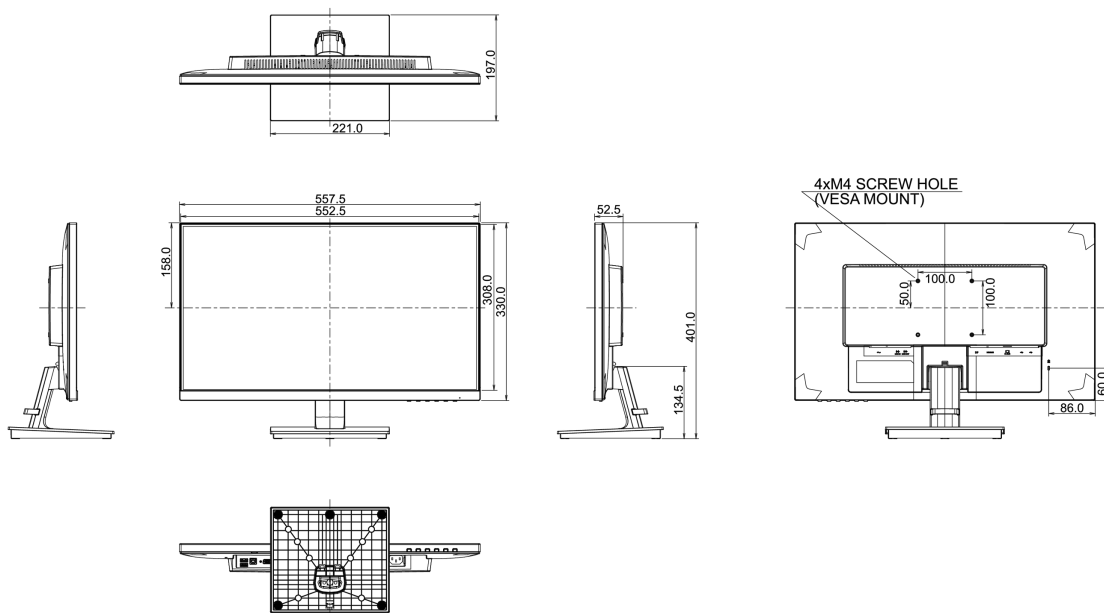

Other

quick start guide, safety guide

06 POWER MANAGEMENT

Power supply unit

internal

Power supply

AC 100 - 240V, 50/60Hz

Power usage

19.6W typical, 0.32W stand by, 0.28W off mode

07 SUSTAINABILITY

Regulations

CE, TÜV-GS, EAC, VCCI-B, PSE, RoHS support, ErP, ENERGY STAR®, WEEE, REACH

Energy efficiency class (Regulation (EU) 2017/1369)

E

REACH SVHC

above 0.1%: Lead

08 DIMENSIONS / WEIGHT

Product dimensions W x H x D

557.5 x 401 x 197mm

Weight (without box)

4kg

EAN code

4948570115433

All trademarks and registered trademarks acknowledged. E & O E. Specification subject to change without notice. All LCD's comply with ISO-9241-307:2008 in connection with pixel defects.

© IIYAMA CORPORATION. ALL RIGHTS RESERVED

13.10.2021 18:12:38