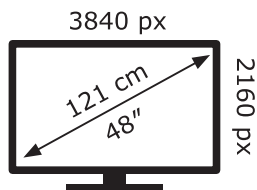

ENERG ⚡

LG Electronics

OLED48C17LB

88 kWh/1000h

ABCDEF**G**

142 kWh/1000h

2019/2013