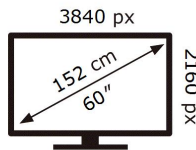

ENERGY

SAMSUNG

UE60AU8000U

121 kWh/1000h

ABCDEF **G**

172 kWh/1000h

2019/2013