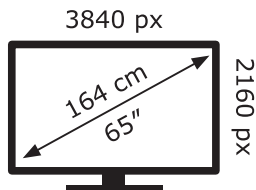

ENERG ⚡

LG Electronics

65UR640S0ZD

136 kWh/1000h

ABCDEF**G**

139 kWh/1000h

2019/2013