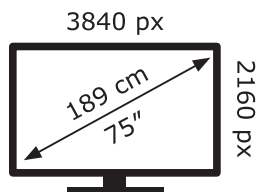

**ENERG** ⚡

**LG Electronics**

75UP76709LB

**141** kWh/1000h

ABCDEF**G**

**185** kWh/1000h

2019/2013