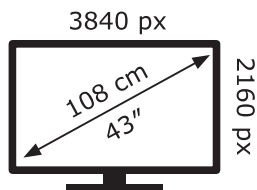

ENERG

LG Electronics

43UP75009LF

67 kWh/1000h

ABCDEF**G**

HDR

85 kWh/1000h

2019/2013