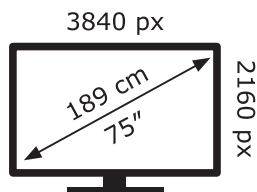

ENERG

LG Electronics

75UR762H0ZC

160 kWh/1000h

ABCDEF**G**

193 kWh/1000h

2019/2013