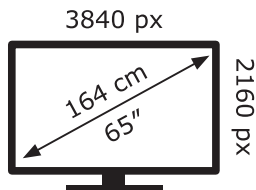

# ENERG

LG Electronics

65NANO753PR

**123** kWh/1000h

ABCDEF**G**

**161** kWh/1000h

2019/2013