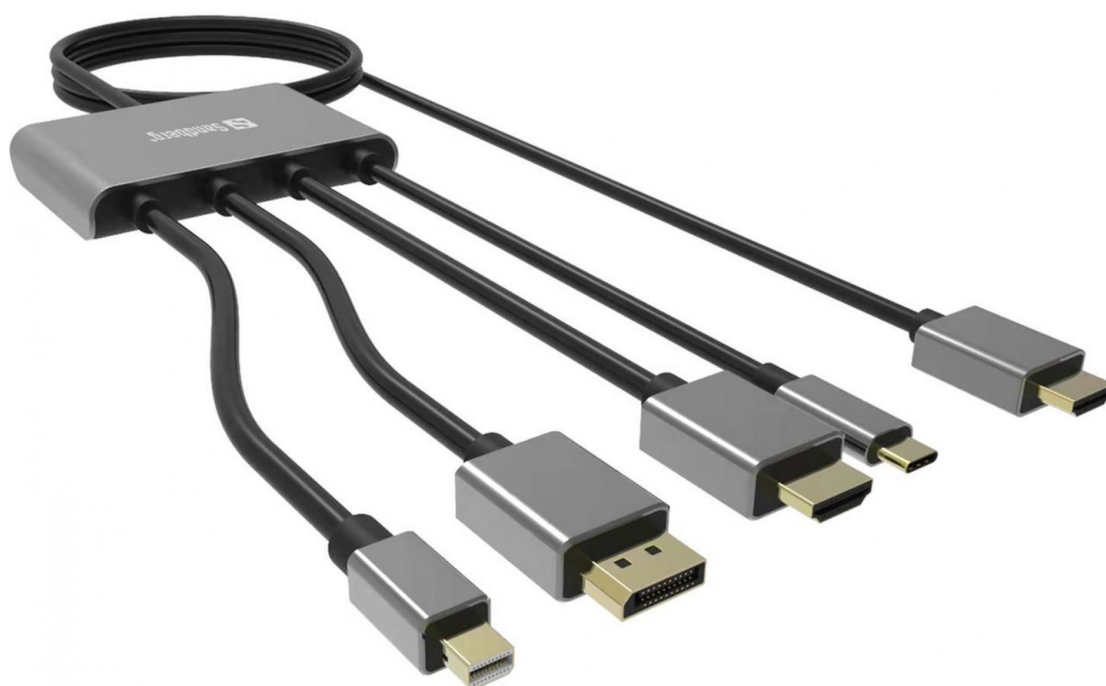

All-In-1 Display Adapter Hub

Código de producto:

509-21

EAN:

Sandberg All-In-1 Display Adapter Hub gives you an elegant solution for the conference room, making it possible for all guests to connect their laptop to the projector no matter the type of video output port. By the button on the hub you can easily switch between the 4 input options. Further there is an adapter for micro-HDMI included. If a longer HDMI cable than the built-in is needed, an HDMI female to female coupler is also included allowing you to plug in another HDMI cable or plug in the HDMI-cable from a ceiling-mounted projector.

 Más información:
 www.sandberg.es

Sandberg All-In-1 Display Adapter Hub

Especificaciones

4 input options on 30 cm cable each:

HDMI-Male (micro-HDMI by adapter)

USB-C-Male

Displayport-Male

Mini-Displayport-Male

Output port: HDMI-male on 2 m cable

Max resolution 4K, 60 Hz

Power supply by micro-USB-B input

Información sobre el paquete

1 All-In-1 Display Adapter Hub

1 Adapter HDMI-Female to micro-HDMI-Male

1 Adapter HDMI-Female to HDMI-Female

1 Charge cable USB-A to micro-USB-B, 80 cm

1 Quick Guide

Medidas

	Producto	Embalaje
Altura (cm)	1,50	24,00
Ancho (cm)	8,00	14,00
Profundidad (cm)	5,99	6,00
Peso (g)	180,00	220,00

Producto:

www.sandberg.world/product/all-in-1-display-adapter-hub