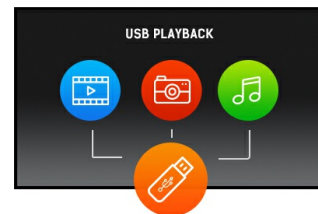

USB Playback

The monitor supports playback of presentations, video and almost any type of content stored on the USB device or internal memory.