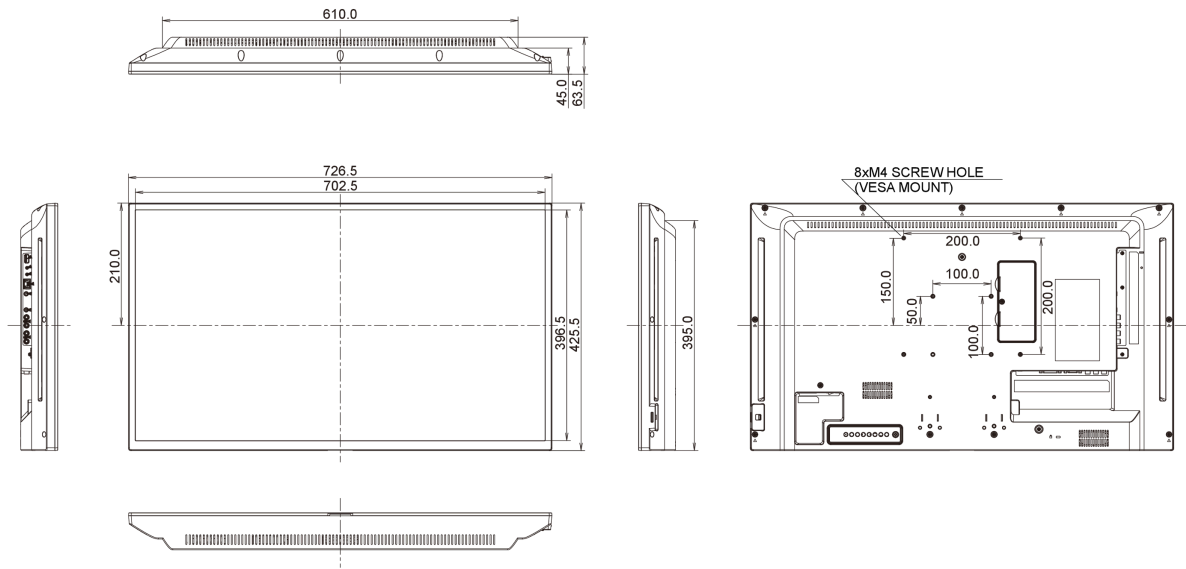

## 09 DIMENSIONS / WEIGHT

Product dimensions W x H x D	726.5 x 425.4 x 65.1mm
Box dimensions W x H x D	818 x 547 x 139mm
Weight (without box)	5.7kg
Weight (with box)	7,7kg
EAN code	4948570119486

All trademarks and registered trademarks acknowledged. E & O E. Specification subject to change without notice. All LCD's comply with ISO-9241-307:2008 in connection with pixel defects.