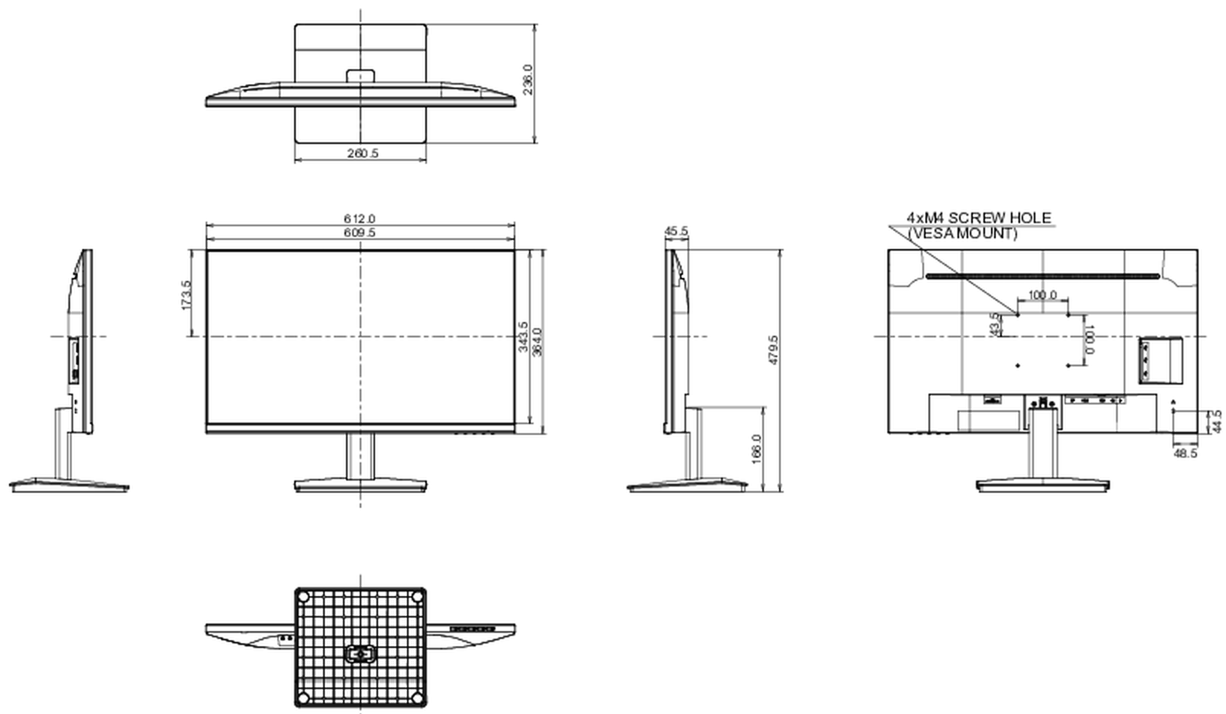

## 08 DIMENSIONS / WEIGHT

Product dimensions W x H x D	612 x 479.5 x 236mm
Box dimensions W x H x D	685 x 435 x 145mm
Weight (without box)	4.6kg
Weight (with box)	6.2kg
EAN code	4948570118809

\* USB are available only for XU2793HSU.