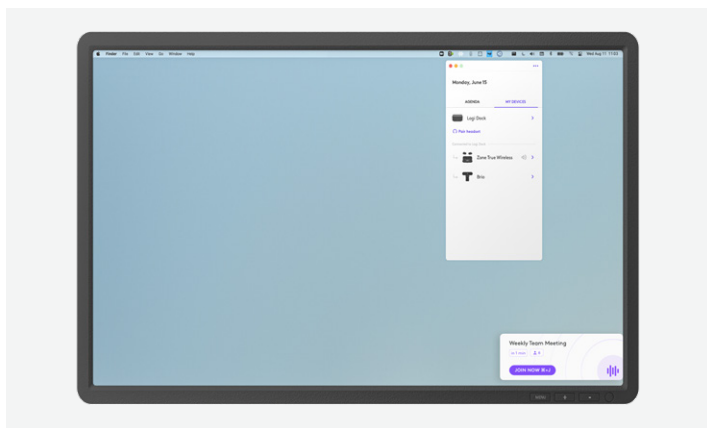

Calendar Integration with Tune

With calendar integration² via Logi Tune, you can stay on top of your day, get informed of upcoming appointments, and quickly join meetings with a simple touch of a button.