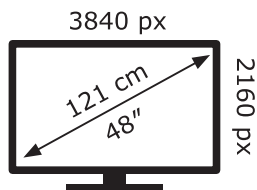

ENERG

LG Electronics

OLED48C15LA

88 kWh/1000h

ABCDEF**G**

142 kWh/1000h

2019/2013