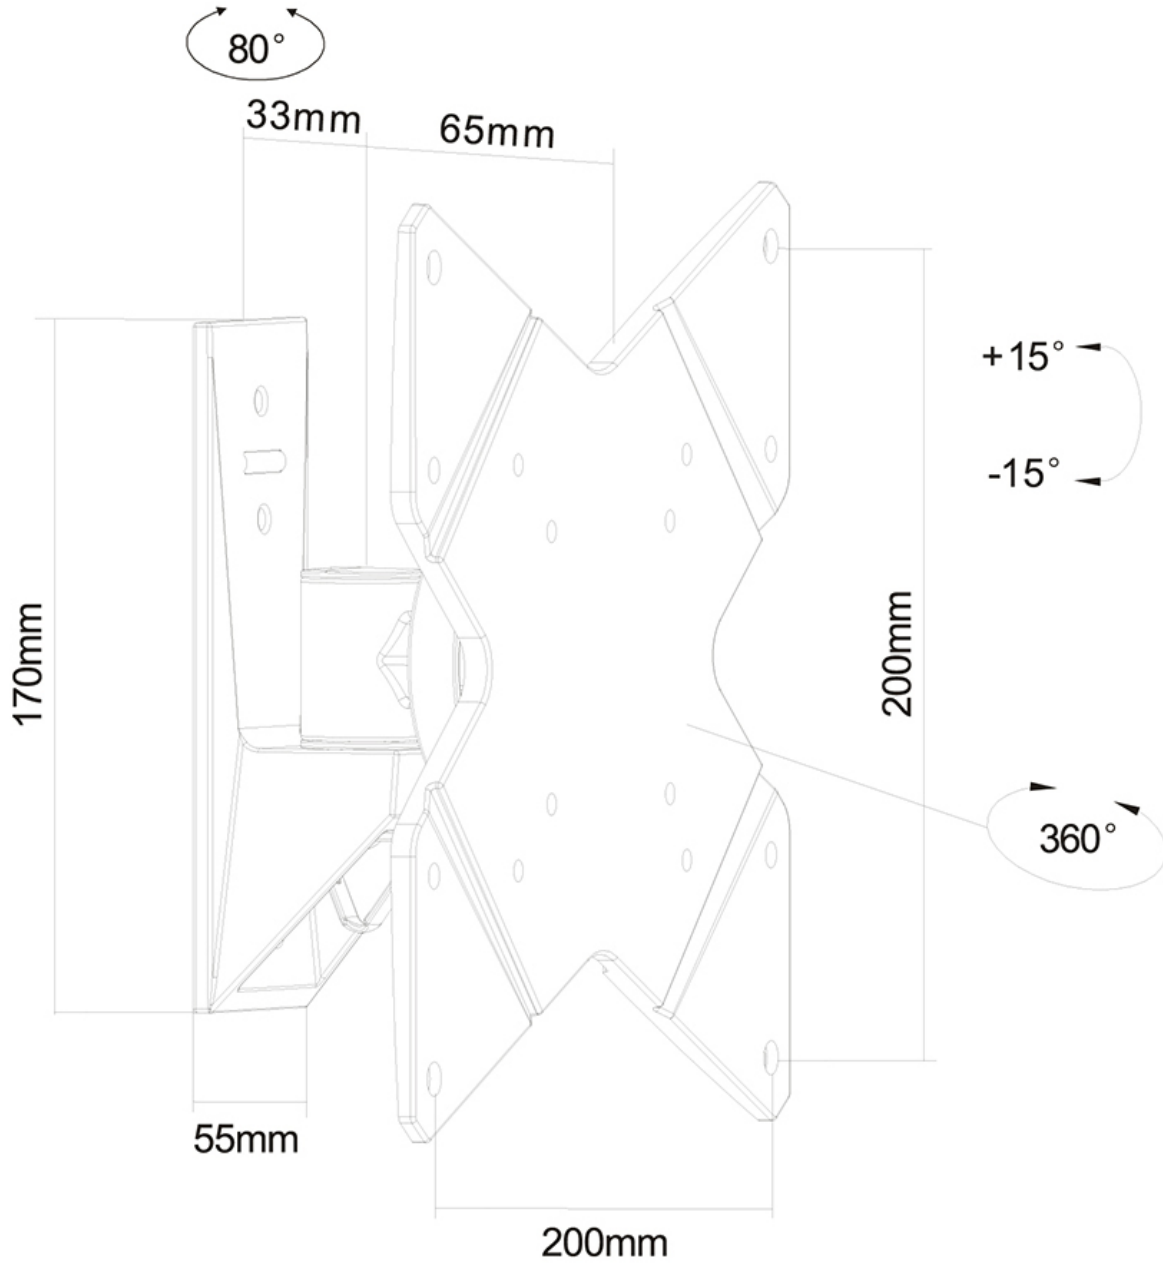

FPMA-W815

NEOMOUNTS FPMA-W815 MONITOR/TV MOUNT WALL 10-40" - FULL MOTION

Neomounts