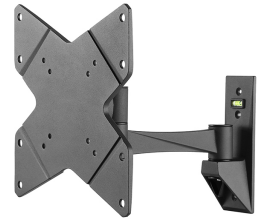

Neomounts

Neomounts TV/Monitor Wall Mount (2 pivots & tiltable) for 10"-40" Screen - Black

The Neomounts wall mount, model FPMA-W825 is a tilt-, swivel and rotatable wall mount for flat screens up to 40" (102 cm). This mount is a great choice when you want the ultimate viewing flexibility with your flat screen. Effortless pull the display out from the wall, position it in almost any direction, turn it around corners and then smoothly return it to the wall when finished.

Neomounts' tilt (30°), rotate (360°) and swivel (180°) technology allows the mount to change to any viewing angle to fully benefit from the capabilities of the flat screen. The mount is easily depth adjustable from 9 to 26 centimetres. Cable management conceals and routes cables from mount to flat screen. Hide your cables to keep living room, bedroom or home cinema installation nice and tidy.

Neomounts FPMA-W825 has two pivot points and is suitable for screens up to 40" (102 cm). The weight capacity of this product is 20 kg each screen. The wall mount is suitable for screens that meet VESA hole pattern 75x75 to 200x200mm. Different hole patterns can be covered using Neomounts VESA adapter plates.

Create a clean design ambiance for your flat screen TV in the living room, bedroom or home cinema.

All installation material is included with the product.