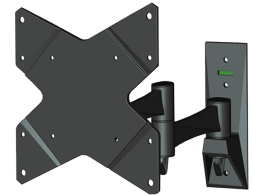

FUNCTIONALITY

Type	Tilt Rotate Swivel Full motion
Tilt (degrees)	30°
Swivel (degrees)	180°
Rotate (degrees)	360°
Adjustment type	None

INFORMATION

Color	Black
Main material	Aluminium
Warranty	5 year
EAN code	8717371443122

Neomounts

Neomounts

Neomounts TV/Monitor Wall Mount (Full Motion) for 10"-40" Screen - Black

The Neomounts wall mount, model FPMA-W835 is a tilt-, swivel and rotatable wall mount for flat screens up to 40". This mount is a great choice when you want the ultimate viewing flexibility with your flat screen. Effortless pull the display out from the wall, position it in almost any direction, turn it around corners and then smoothly return it to the wall when finished.

Neomounts' tilt (30°), rotate (360°) and swivel (180°) technology allows the mount to change to any viewing angle to fully benefit from the capabilities of the flat screen. The mount is easily depth adjustable from 9 to 42 centimetres. Cable management conceals and routes cables from mount to flat screen. Hide your cables to keep living room, bedroom or home cinema installation nice and tidy.

Neomounts FPMA-W835 has three pivot points and is suitable for screens up to 40" (102 cm). The weight capacity of this product is 20 kg each screen. The wall mount is suitable for screens that meet VESA hole pattern 75x75 to 200x200mm. Different hole patterns can be covered using Neomounts VESA adapter plates.