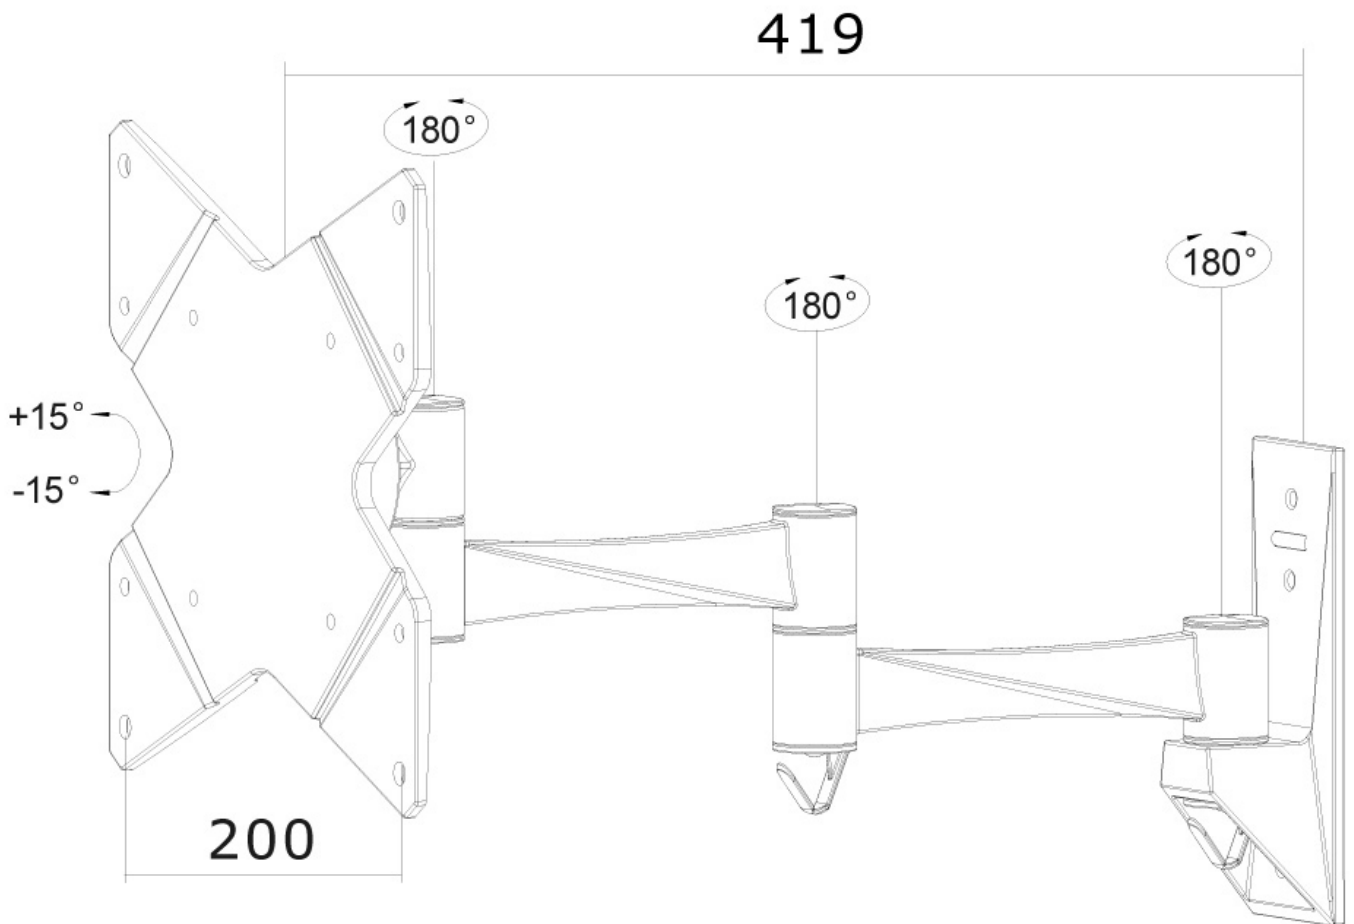

FPMA-W835

NEOMOUNTS TV WALL MOUNT

Neomounts

Measuring unit: mm