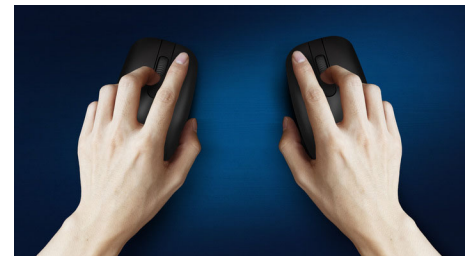

Comfortable, accurate control

- High-definition optical tracking for smooth control
- Comfortable ergonomic mouse design feels great
- Ambidextrous shape feels good in right or left hand

Philips reliability

SPK7207B/00

Highlights

Smooth optical tracking

High-definition optical tracking for smooth control

Comfortable ergonomic design

Comfortable ergonomic mouse design feels great

Ambidextrous mouse design

Ambidextrous shape feels good in right or left hand

Buttons last millions of click

Buttons last millions of clicks for durability

Plug-and-play

Simple plug-and-play wired USB connections

Reduced click sound

Reduced click sound, for a quiet and comfortable experience