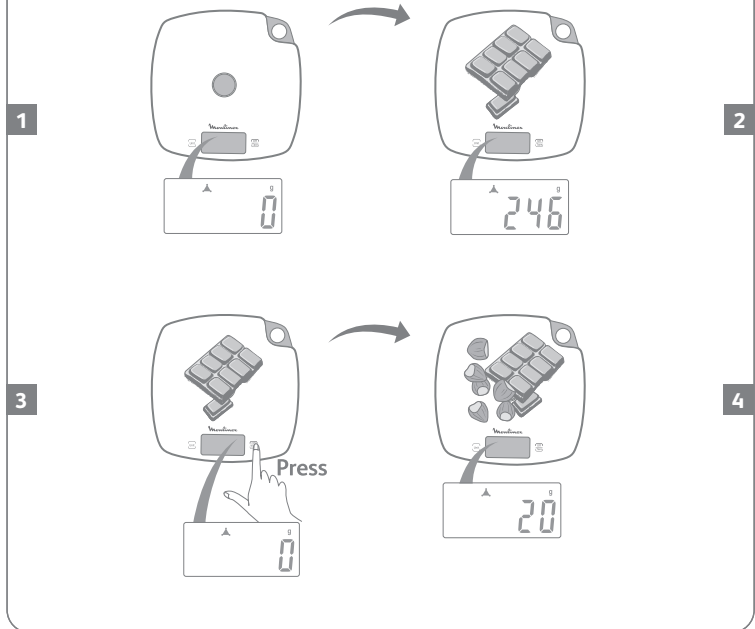

www.moulinex.com

1820007148

ON

OFF

TARE

UNIT