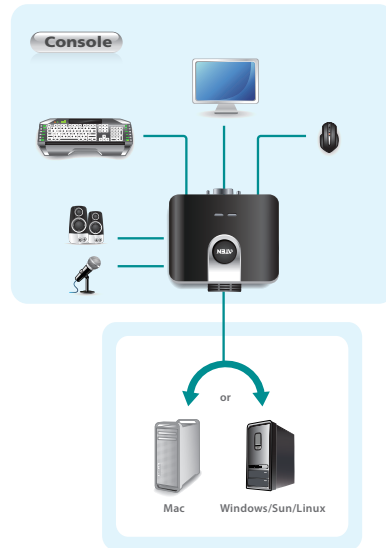

2- Port USB KVM Switch with File Transfer

The CS62T improves on prior models in the Cable KVM series, by combing a 2-port KVM switch enabling it to provide USB peripheral sharing and USB file sharing between the connected computers – ideal for syncing files, folders between portable and desktop computers.

Featuring an unbeatable combination of USB peripheral sharing, USB file management, audio support for multimedia, and user-friendly operation, the CS62T offers the utmost in desktop KVM switching functionality.

Setup

Features

- One USB console controls two USB interface computers
- **USB File Management** – transfer files between connected Windows based computers – sync files, folders
- USB mouse port can be used for USB hub and USB peripheral sharing
- Computer selection via hotkeys and mouse*
- Hotkey selection for OS and keyboard language
- Audio-enabled – full bass response for 2.1 surround sound
- Multiplatform support – Windows, Linux, Mac, and Sun
- Compact design, built-in all-in-one cables (2 x 0.9 m)
- **Video DynaSync™** – exclusive ATEN technology which eliminates boot-up display problems and optimizes resolution when switching between ports
- Power on detection – automatically switches to the first powered on computer
- Superior video quality – up to 2048 x 1536; DDC2B
- **Supports gaming and multimedia keyboards**
- Supports multifunction and wireless keyboards and mice
- Mac/Sun keyboard support and emulation**
- Auto Scan function to monitor computer operation
- Non-powered
 - * Mouse port switching is only supported when using a USB 3-key wheel mouse
 - ** 1. PC keyboard combinations emulate Sun/Mac keyboards
2. Sun/Mac keyboards only work with their own computers