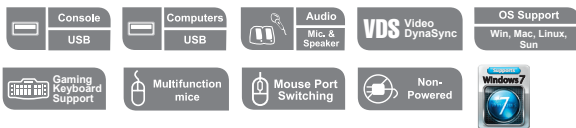

2- Port USB KVM Switch with File Transfer

The CS62T improves on prior models in the Cable KVM series, by combing a 2-port KVM switch enabling it to provide USB peripheral sharing and USB file sharing between the connected computers – ideal for syncing files, folders between portable and desktop computers.

Featuring an unbeatable combination of USB peripheral sharing, USB file management, audio support for multimedia, and user-friendly operation, the CS62T offers the utmost in desktop KVM switching functionality.

Setup

Features

- One USB console controls two USB interface computers
- **USB File Management** – transfer files between connected Windows based computers – sync files, folders
- USB mouse port can be used for USB hub and USB peripheral sharing
- Computer selection via hotkeys and mouse*
- Hotkey selection for OS and keyboard language
- Audio-enabled – full bass response for 2.1 surround sound
- Multiplatform support – Windows, Linux, Mac, and Sun
- Compact design, built-in all-in-one cables (2 x 0.9 m)
- **Video DynaSync™** – exclusive ATEN technology which eliminates boot-up display problems and optimizes resolution when switching between ports
- Power on detection – automatically switches to the first powered on computer
- Superior video quality – up to 2048 x 1536; DDC2B
- **Supports gaming and multimedia keyboards**
- Supports multifunction and wireless keyboards and mice
- Mac/Sun keyboard support and emulation**
- Auto Scan function to monitor computer operation
- Non-powered
 - * Mouse port switching is only supported when using a USB 3-key wheel mouse
 - ** 1. PC keyboard combinations emulate Sun/Mac keyboards
2. Sun/Mac keyboards only work with their own computers