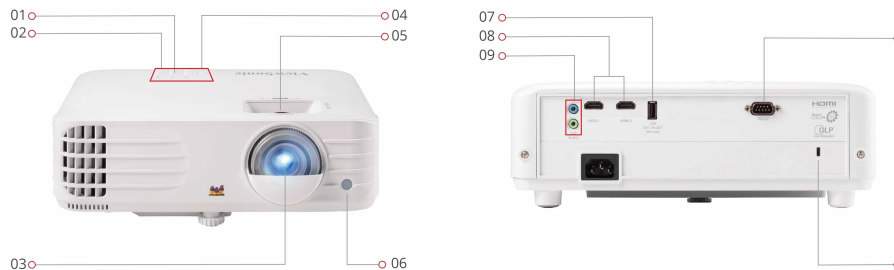

## Key Features

- 3,500 ANSI Lumens offering bright images in any environment
- Native 1080p Full HD resolution for captivating details
- 1.3x optical zoom & digital lens shift for flexible installation
- True-to-life SuperColor™ Technology

## Product Description

The ViewSonic PX703HDH is a practical Home Cinema Projector, featuring 3500 ANSI lumens, 1080p Full HD resolution, and ViewSonic's exclusive SuperColor™ technology, which together produce the finest of details and stunning colour in any medium sized space. The projector comes with an energy-saving SuperEco+ mode that reduces power consumption and extends lamp life to up to 20,000 hours, reducing the frequency of lamp replacement and lowering maintenance costs. Digital lens shift and H/V keystone help users easily set up the projector at any angle. Dual HDMI input and USB power supply further increase the flexibility of the user's entertainment experience.