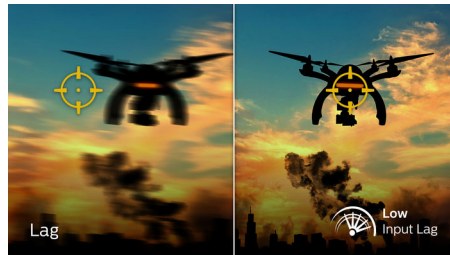

Ultra-fast 240 Hz refresh rate

While playing the most intense, engaging, action-oriented games, ultra-fast 240 Hz refresh rate enhances an ultra-smooth, lag-free gaming experience. This Philips display redraws the screen image up to 240 times per second, effectively faster than a standard display. Especially for fast-paced games like FPS and racing games, 240 Hz gives a superior motion and clarity visuals. With Philips 240 Hz Momentum display, action sequences in gameplay look judder-free and ghost-free. You will experience deeper immersion and feel more alive in game.

Low Input Lag

Input lag is the amount of time that elapses between performing an action with connected devices and seeing the result on screen. Low input lag reduces the time delay between entering a command from your devices to monitor, greatly improving play on twitch-sensitive video games, particularly important for playing fast-paced, competitive games.