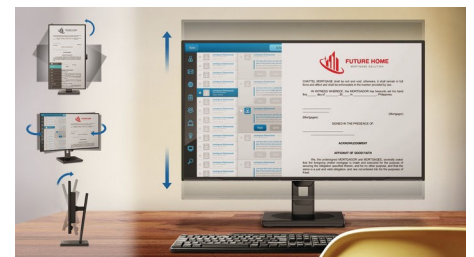

Low Input Lag

Input lag is the amount of time that elapses between performing an action with connected devices and seeing the result on screen. Low input lag reduces the time delay between entering a command from your devices to monitor, greatly improving play on twitch-sensitive video games, particularly important for playing fast-paced, competitive games.

SmartImage HDR

Select one of SmartImage HDR modes to best suit your needs. HDR Game: optimised for

playing video games. With brighter white and darker black, the gaming scene is vivid and reveals more details, easily spot enemies hiding in the dark corners and shadows. HDR Movie: ideal for watching HDR movie. Delivers better contrast and brightness for a more realistic and immersive viewing experience. HDR Photo: enhanced red, green and blue for lively visuals. DisplayHDR: VESA DisplayHDR certified*. Personal: customised settings in picture menu. *Please refer to specification for HDR grade.

LowBlue Mode and Flicker-free

Our LowBlue Mode and Flicker-free technology have been developed to reduce eye strain and fatigue often caused by long hours in front of a monitor.

SmartErgoBase

The SmartErgoBase is a monitor base that delivers ergonomic display comfort and provides cable management. The user-friendly height, swivel, tilt and rotation angle adjustments of the base allow the monitor to be positioned for maximum comfort to help ease the physical strains of a long workday. In addition, cable management reduces cable clutter and keeps the workspace neat and professional.