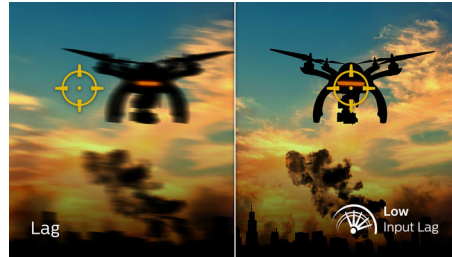

## 165 Hz Gaming

You play intense, competitive gaming. You demand display with lag free, ultra-smooth images. This Philips display redraws the screen image up to 165 times per second, effectively faster than a standard display. A lower frame rate can make enemies appear to jump from spot to spot on the screen, making them difficult targets to hit. With 165 Hz frame rate, you get those critical missing images on the screen which shows enemy movement in ultra-smooth motion so you can easily target them. With ultra-low input lag and no screen tearing, this Philips display is your perfect gaming partner

## 1 ms MPRT fast response

MPRT (motion picture response time) is a more intuitive way to describe response time, which directly refers to the duration between seeing blurry noise and clean, crisp images. The Philips gaming monitor with 1 ms MPRT effectively eliminates smearing and motion blur and delivers sharper and more precise visuals to enhance your gaming experience. The best choice for playing thrilling and twitch-sensitive games.

## Low Input Lag

Input lag is the amount of time that elapses between performing an action with connected devices and seeing the result on screen. Low input lag reduces the time delay between entering a command from your devices to monitor, greatly improving play on twitch-sensitive video games, particularly important for playing fast-paced, competitive games.